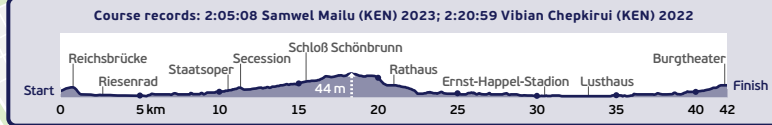

## Streckenplan Course Map

Sonntag, 6. April 2025

- Vienna City Marathon  
Powerade Relay Marathon
- Wiener Städtische  
Half Marathon
- - - 1:59 Marathon course  
Eliud Kipchoge

Hand over area 1  
(location at K 15,5)

Hand over area 2  
(location at K 24,1)

Hand over area 3  
(location at K 30,8)

**FINISH**

- ALLERGENIC PLANTS**
- Birch
  - Grasses
  - Ash
  - Hornbeam
  - Oak
  - Beech
  - Plane tree

- START VCM
- START HM
- START RM